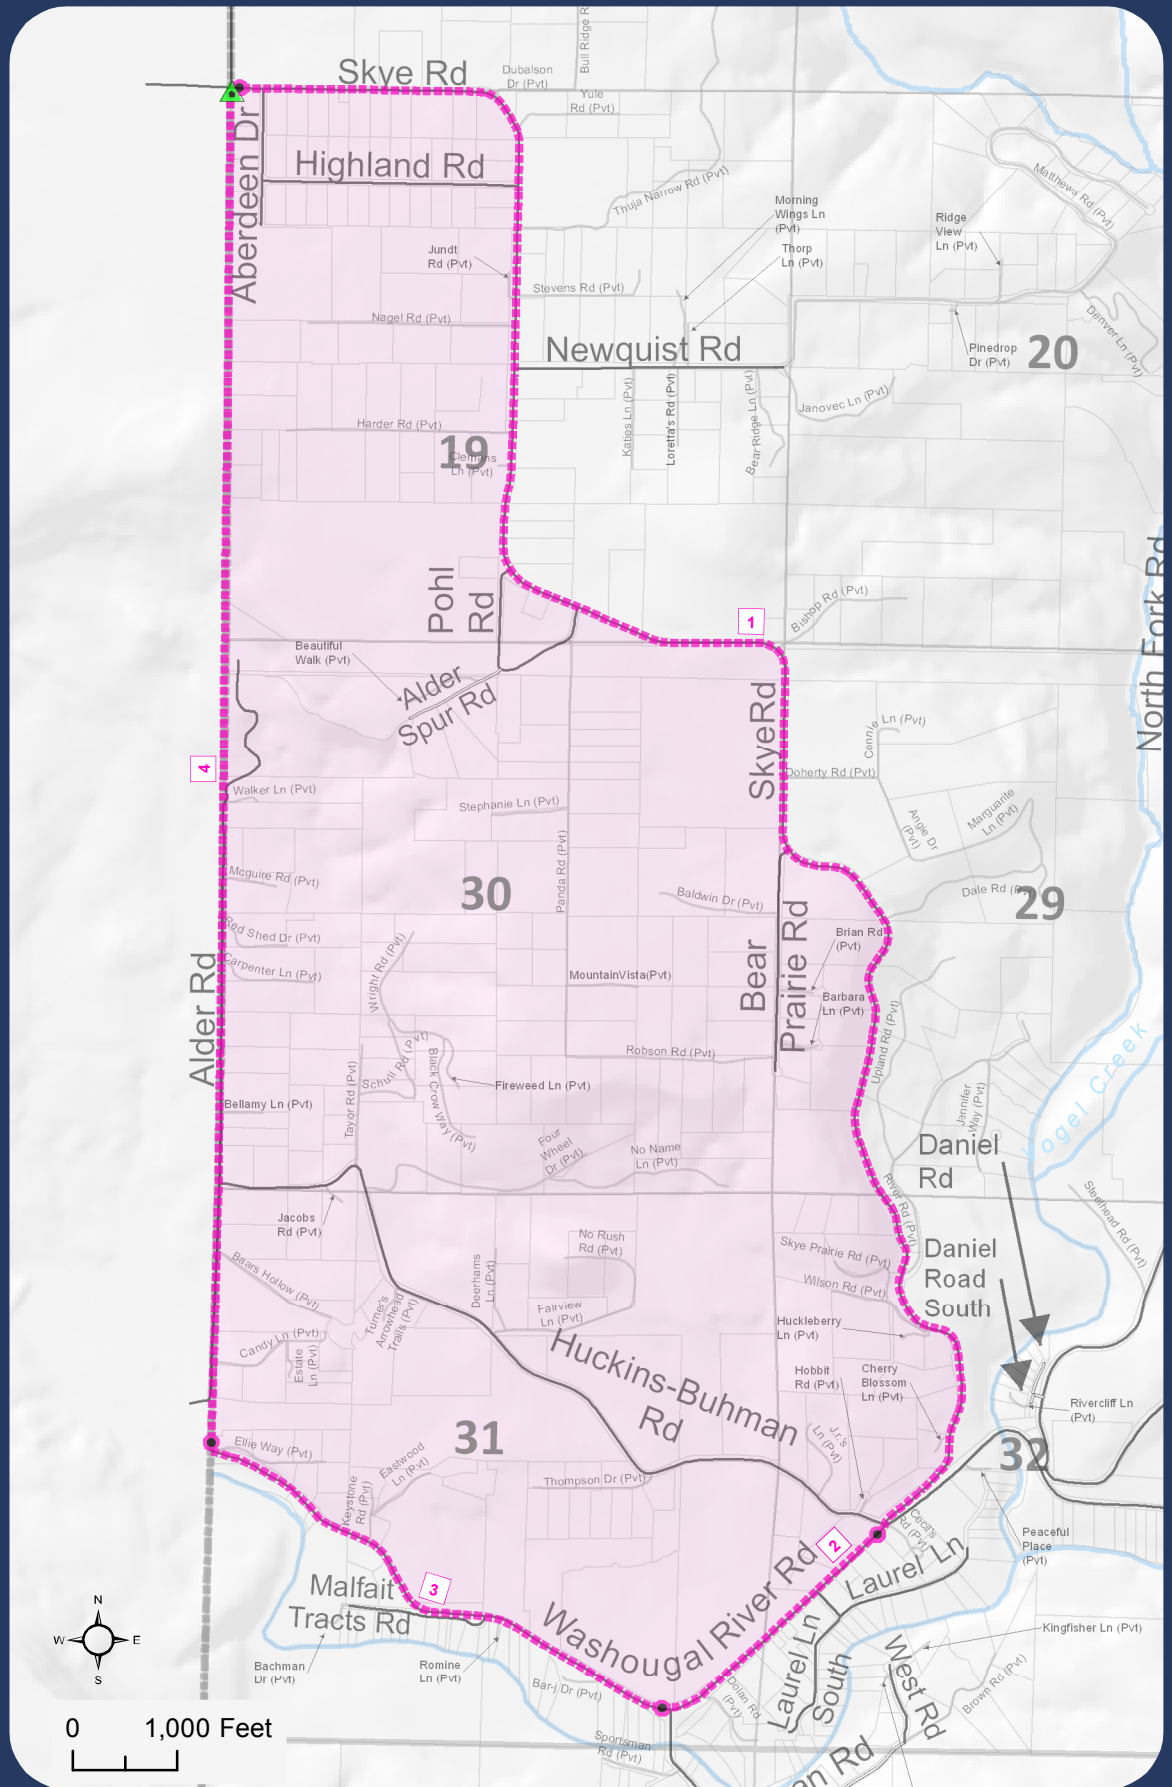

Precinct Name:
BEAR PRAIRIE
Precinct Number:
100

Skamania County Auditor
Elections Division